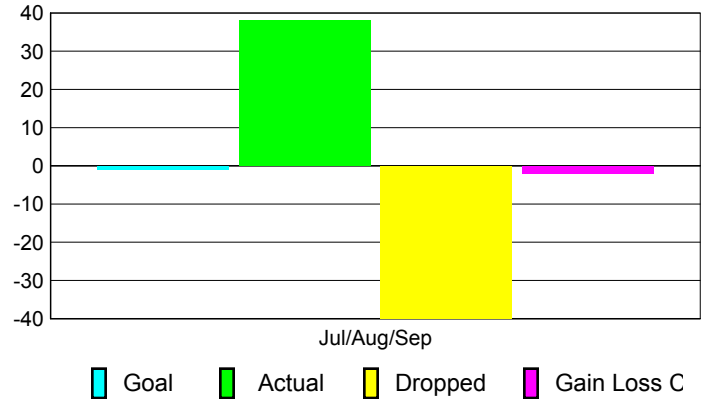

### YTD Status Quo Clubs 2010-2011

Status Quo Clubs Compared to Status Quo Members

## MEMBERSHIP

Membership Results  
2010-2011

Membership  
2009-2010

Month	Net Memb Goal	Actual New Memb	Actual Dropped Memb	Gain/Loss of Memb	Gain/Loss of Memb
Jul/Aug/Sep	-1	38	-40	-2	-43
<b>Totals</b>	<b>-1</b>	<b>38</b>	<b>-40</b>	<b>-2</b>	<b>-43</b>

### Membership Results 2010-2011

Goal, New, Dropped, Gain/Loss

### Comparison of Membership Gain/Loss

Current Year Compared to the Previous Year