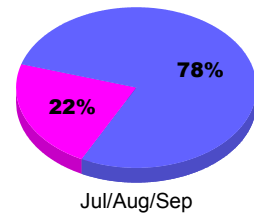

Gender Comparison 2010-2011